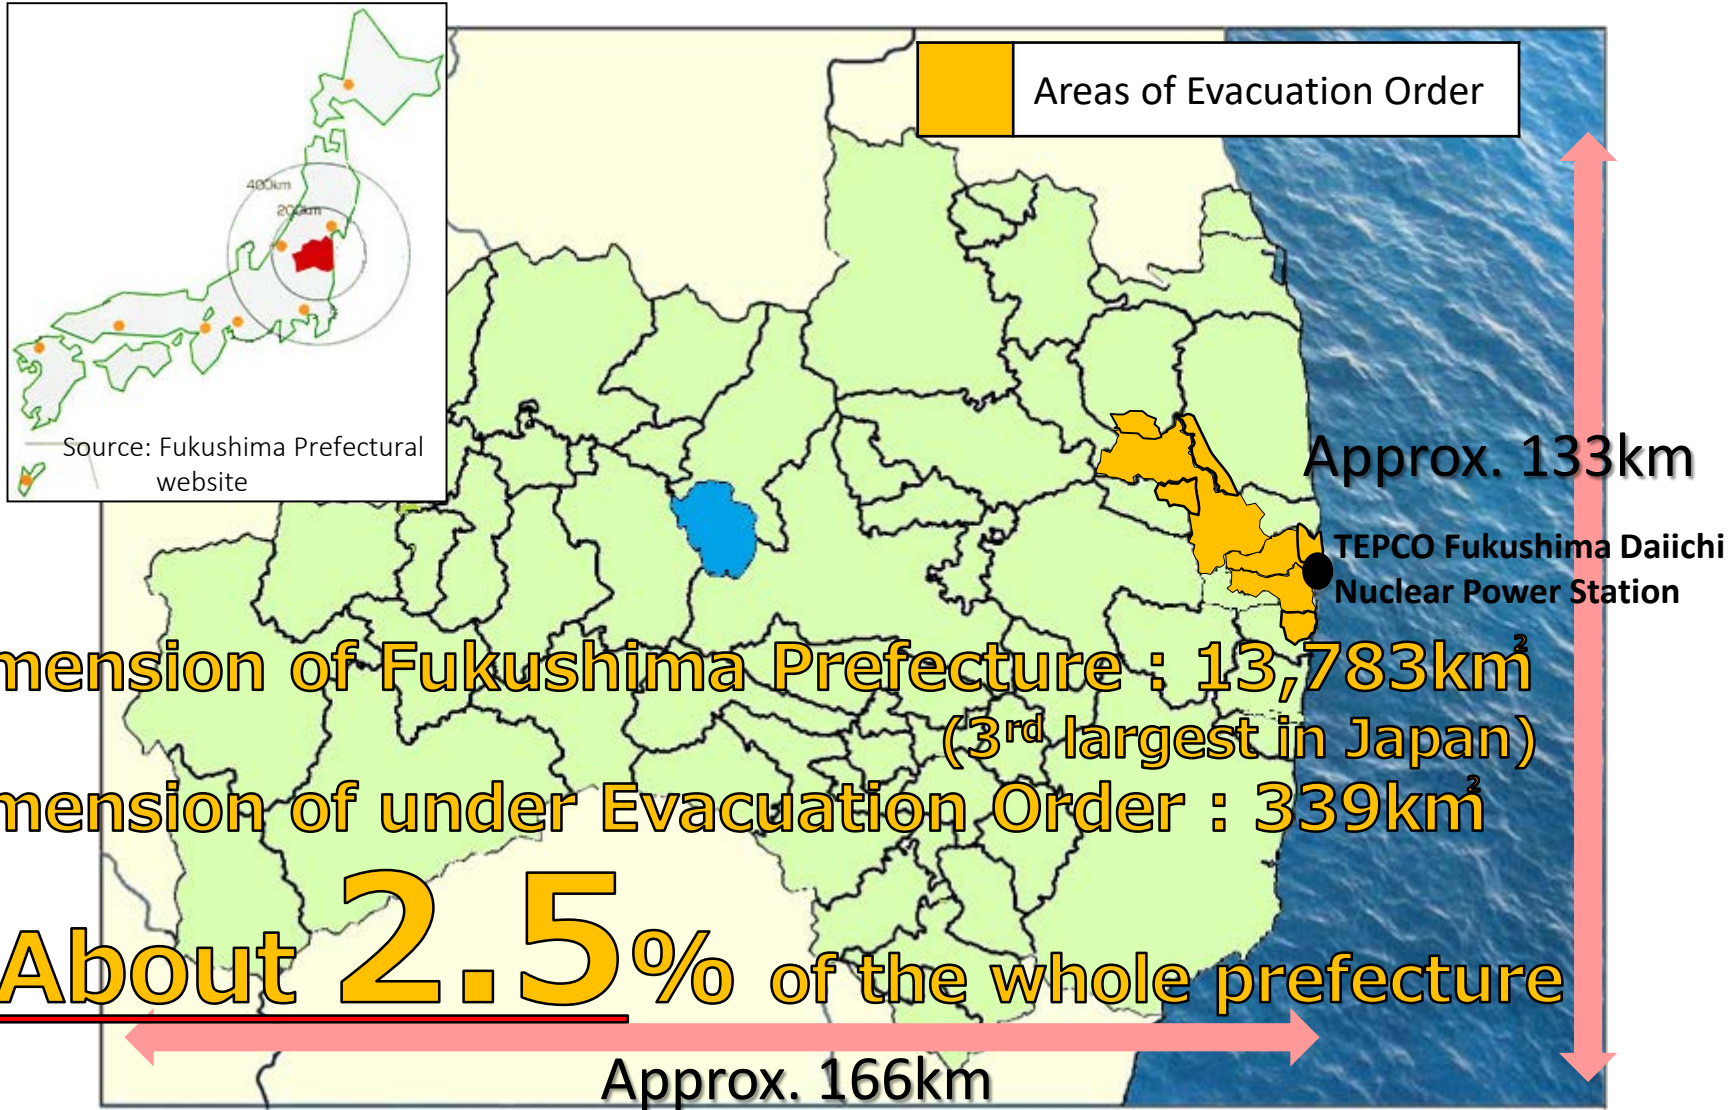

# Status of the Areas under Evacuation Order in Fukushima

- Dimension of areas under evacuation order is about 2.5% of the whole prefecture.
- People in 97.5% of the prefecture can live a normal life.

- Dimension of Fukushima Prefecture : 13,783km<sup>2</sup> (3<sup>rd</sup> largest in Japan)
- Dimension of under Evacuation Order : 339km<sup>2</sup>

➡ About 2.5% of the whole prefecture

Approx. 166km