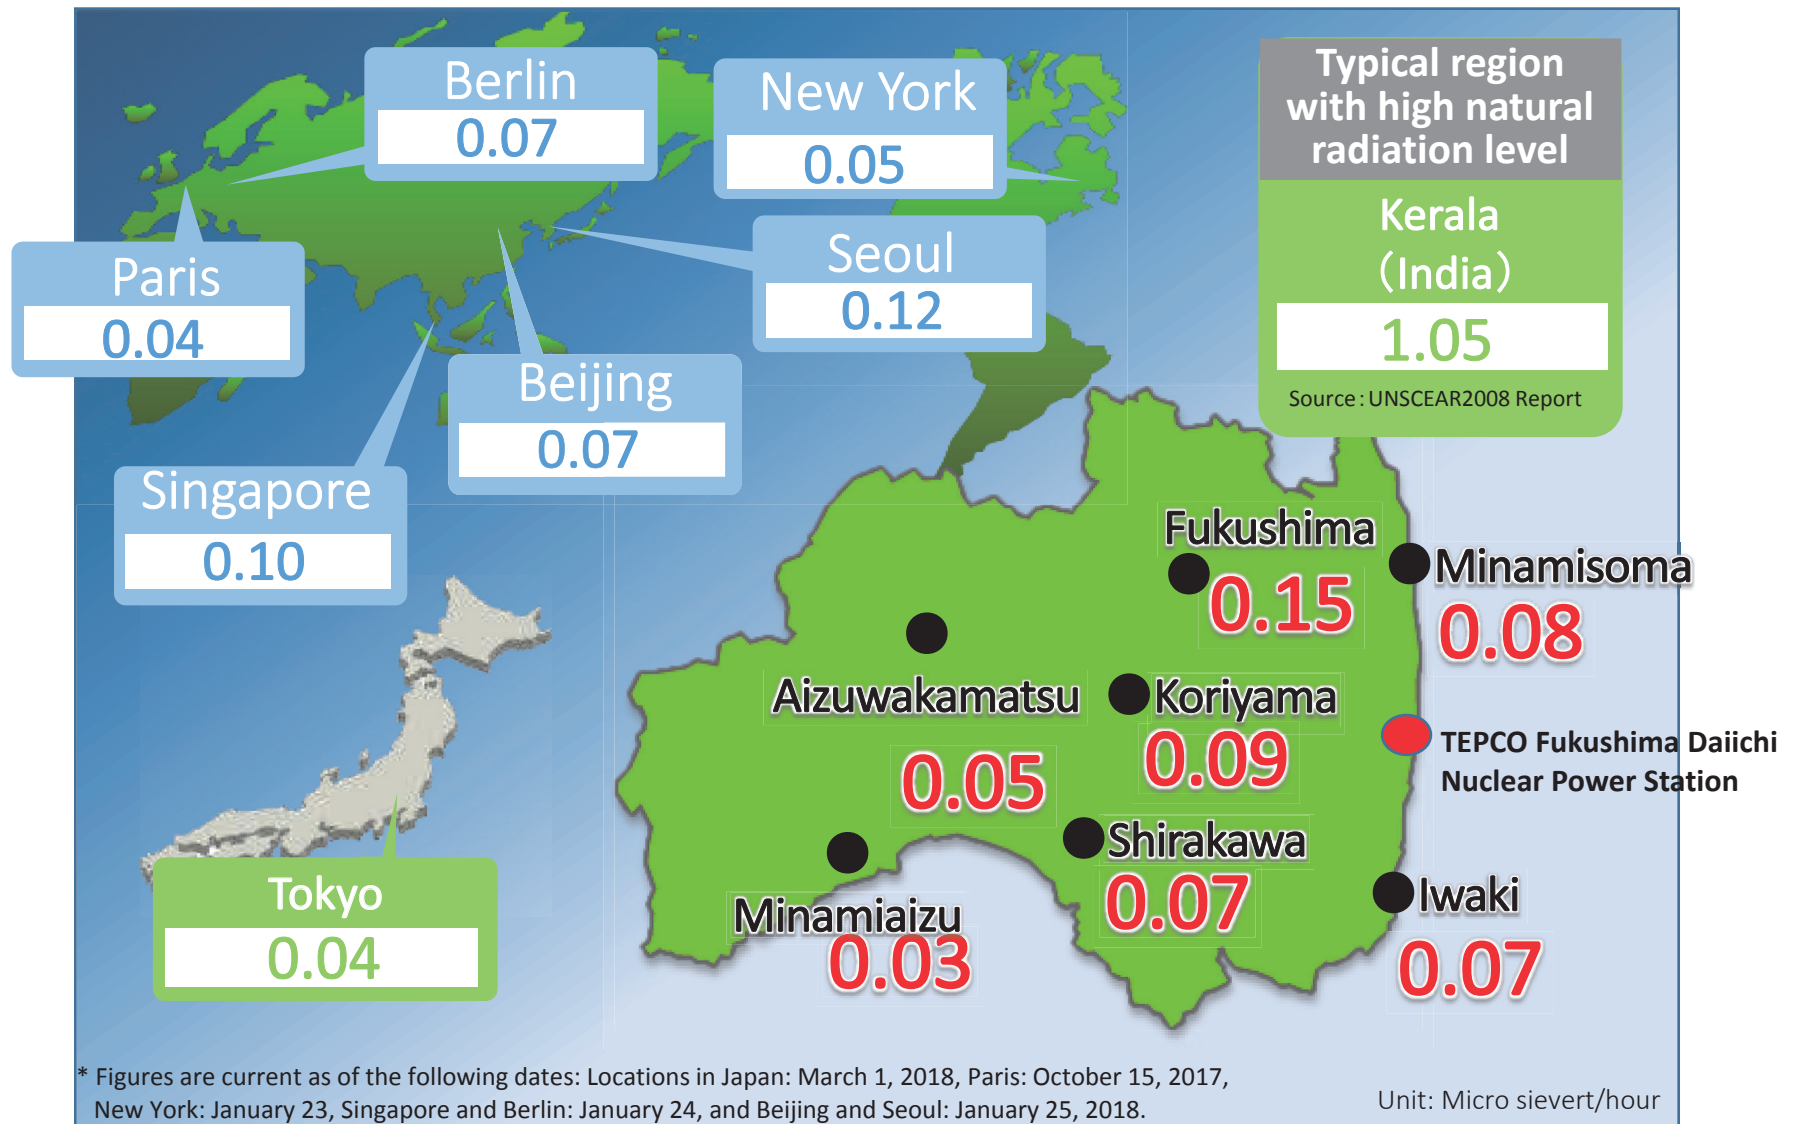

# Current State of Air Dose Rates within Fukushima

○ The air dose rates in Fukushima Prefecture are about the same level as other major cities overseas.

Source: Created by the Reconstruction Agency based on Fukushima Prefecture "Steps for Revitalization in Fukushima (22th)",